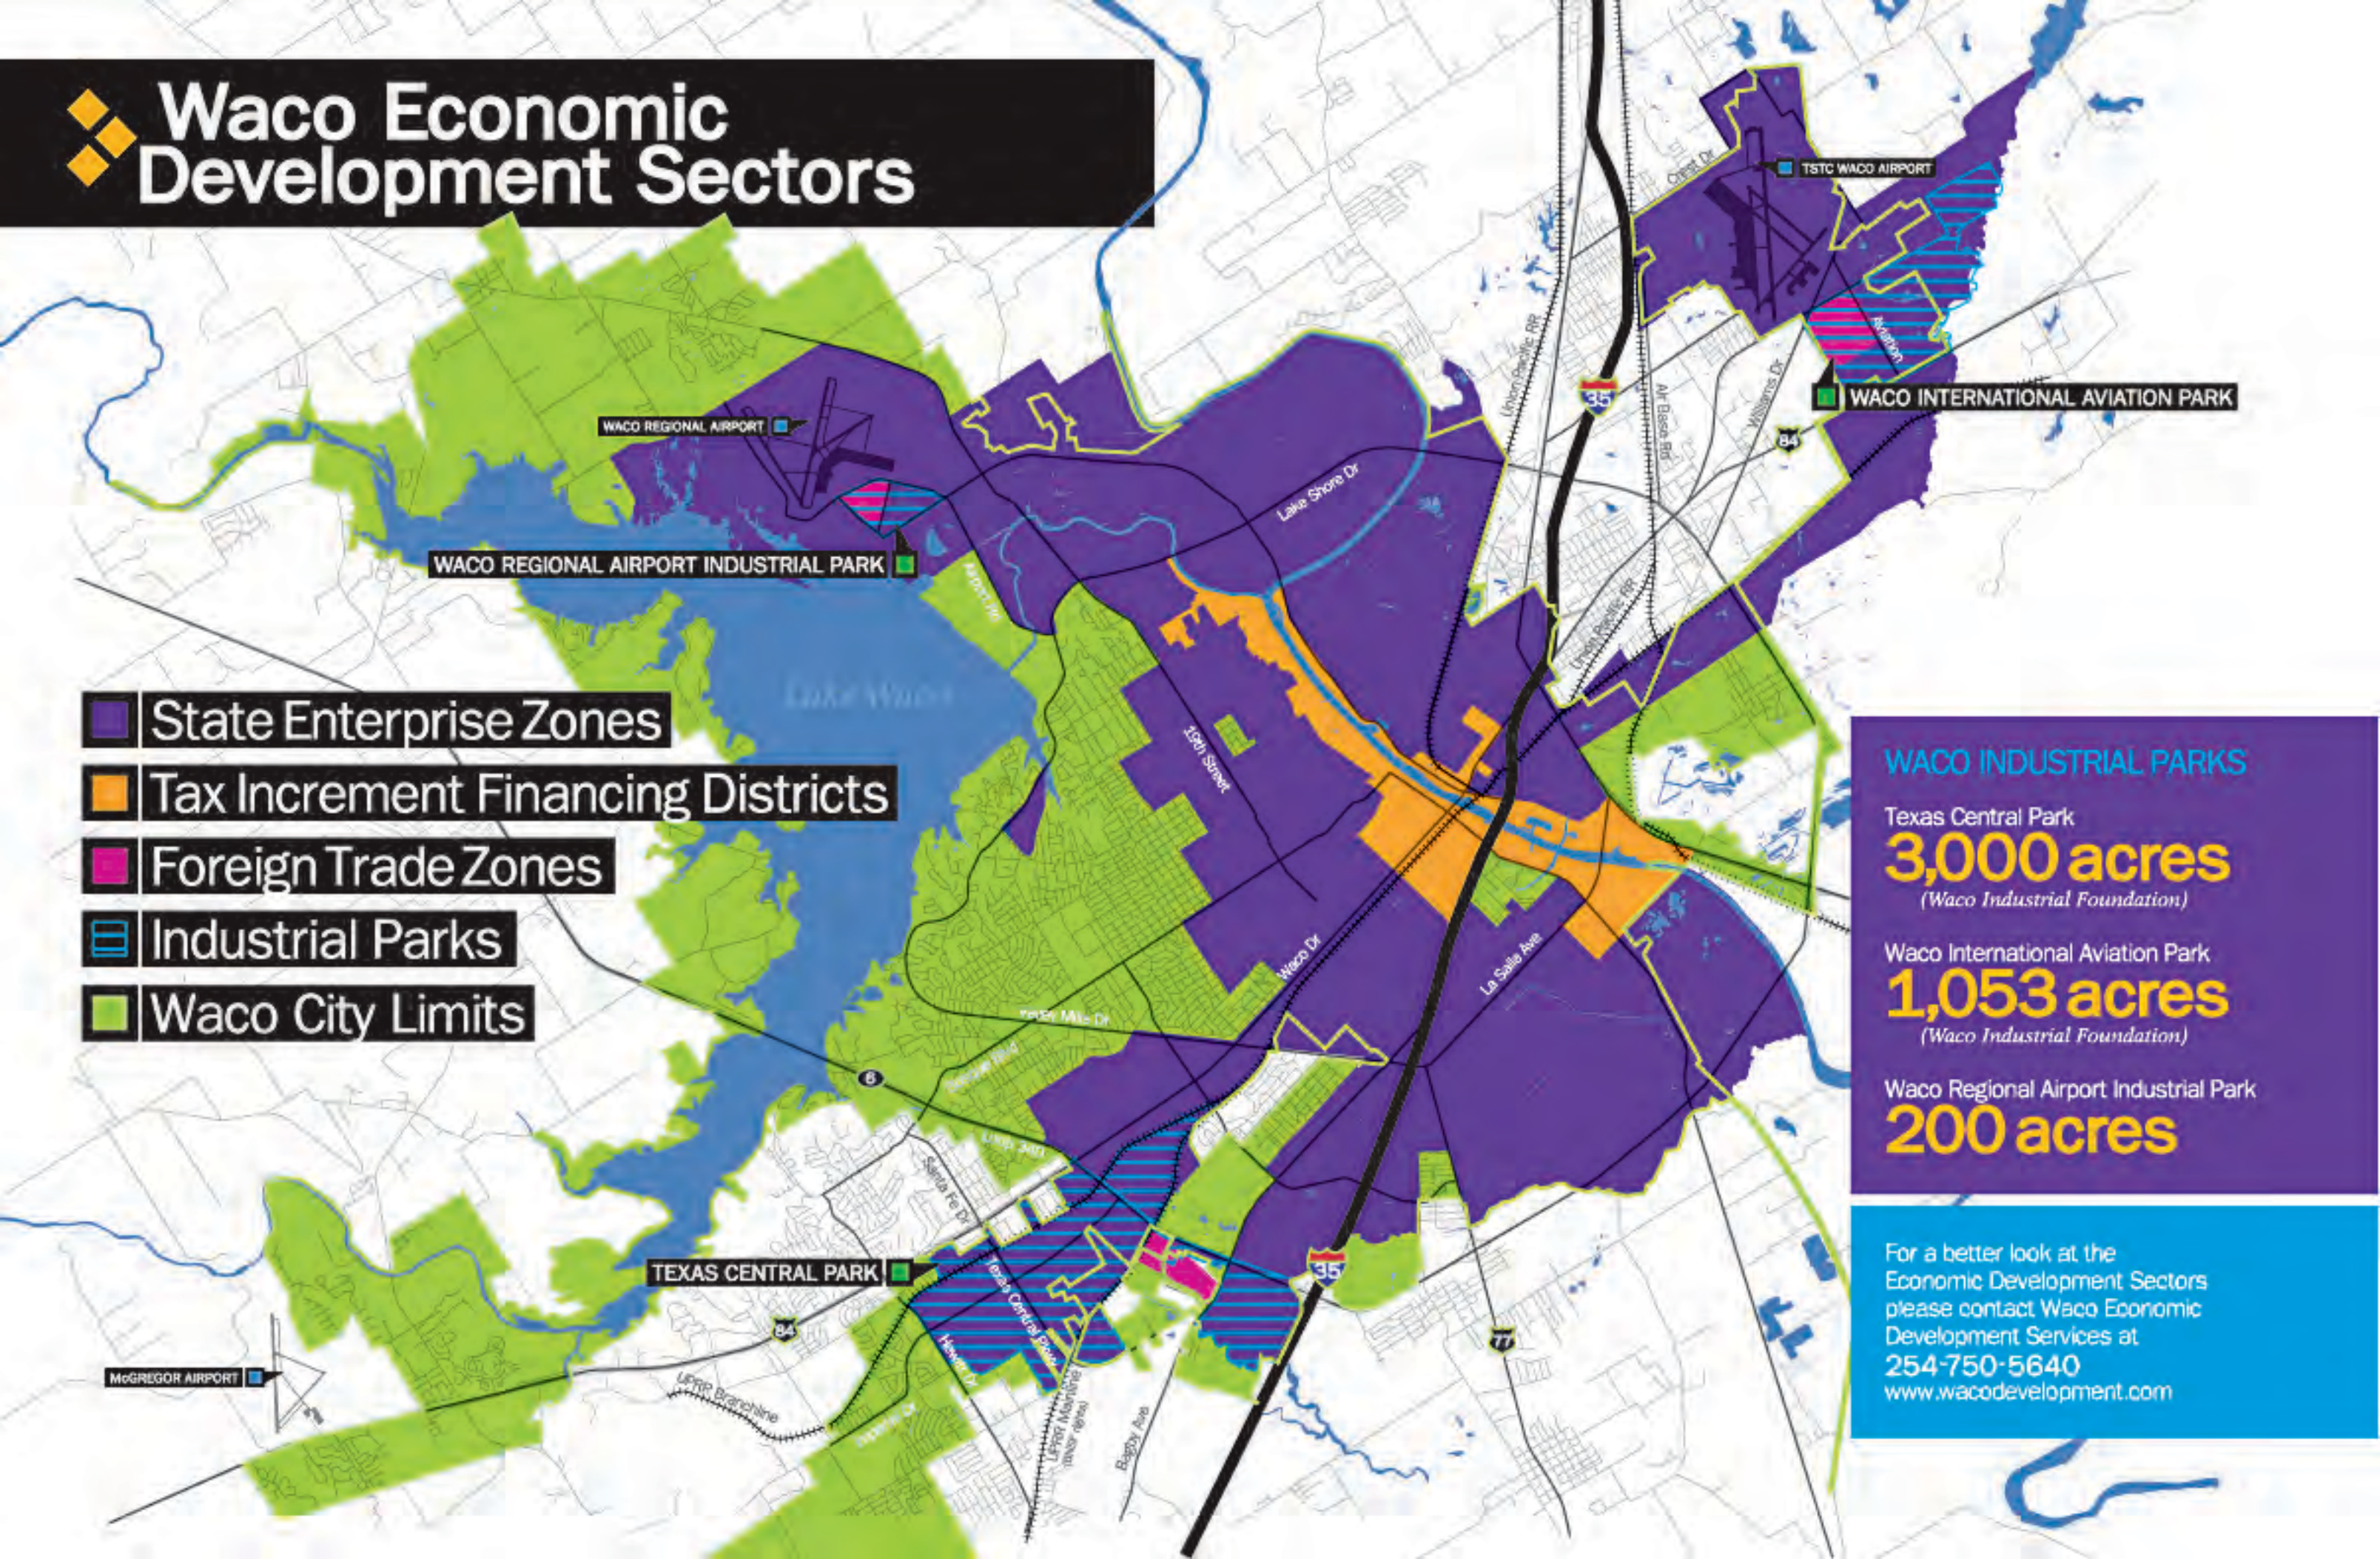

Waco Economic Development Sectors

- State Enterprise Zones
- Tax Increment Financing Districts
- Foreign Trade Zones
- Industrial Parks
- Waco City Limits

WACO INDUSTRIAL PARKS

Texas Central Park
3,000 acres
(Waco Industrial Foundation)

Waco International Aviation Park
1,053 acres
(Waco Industrial Foundation)

Waco Regional Airport Industrial Park
200 acres

For a better look at the Economic Development Sectors please contact Waco Economic Development Services at **254-750-5640**
www.wacodevelopment.com