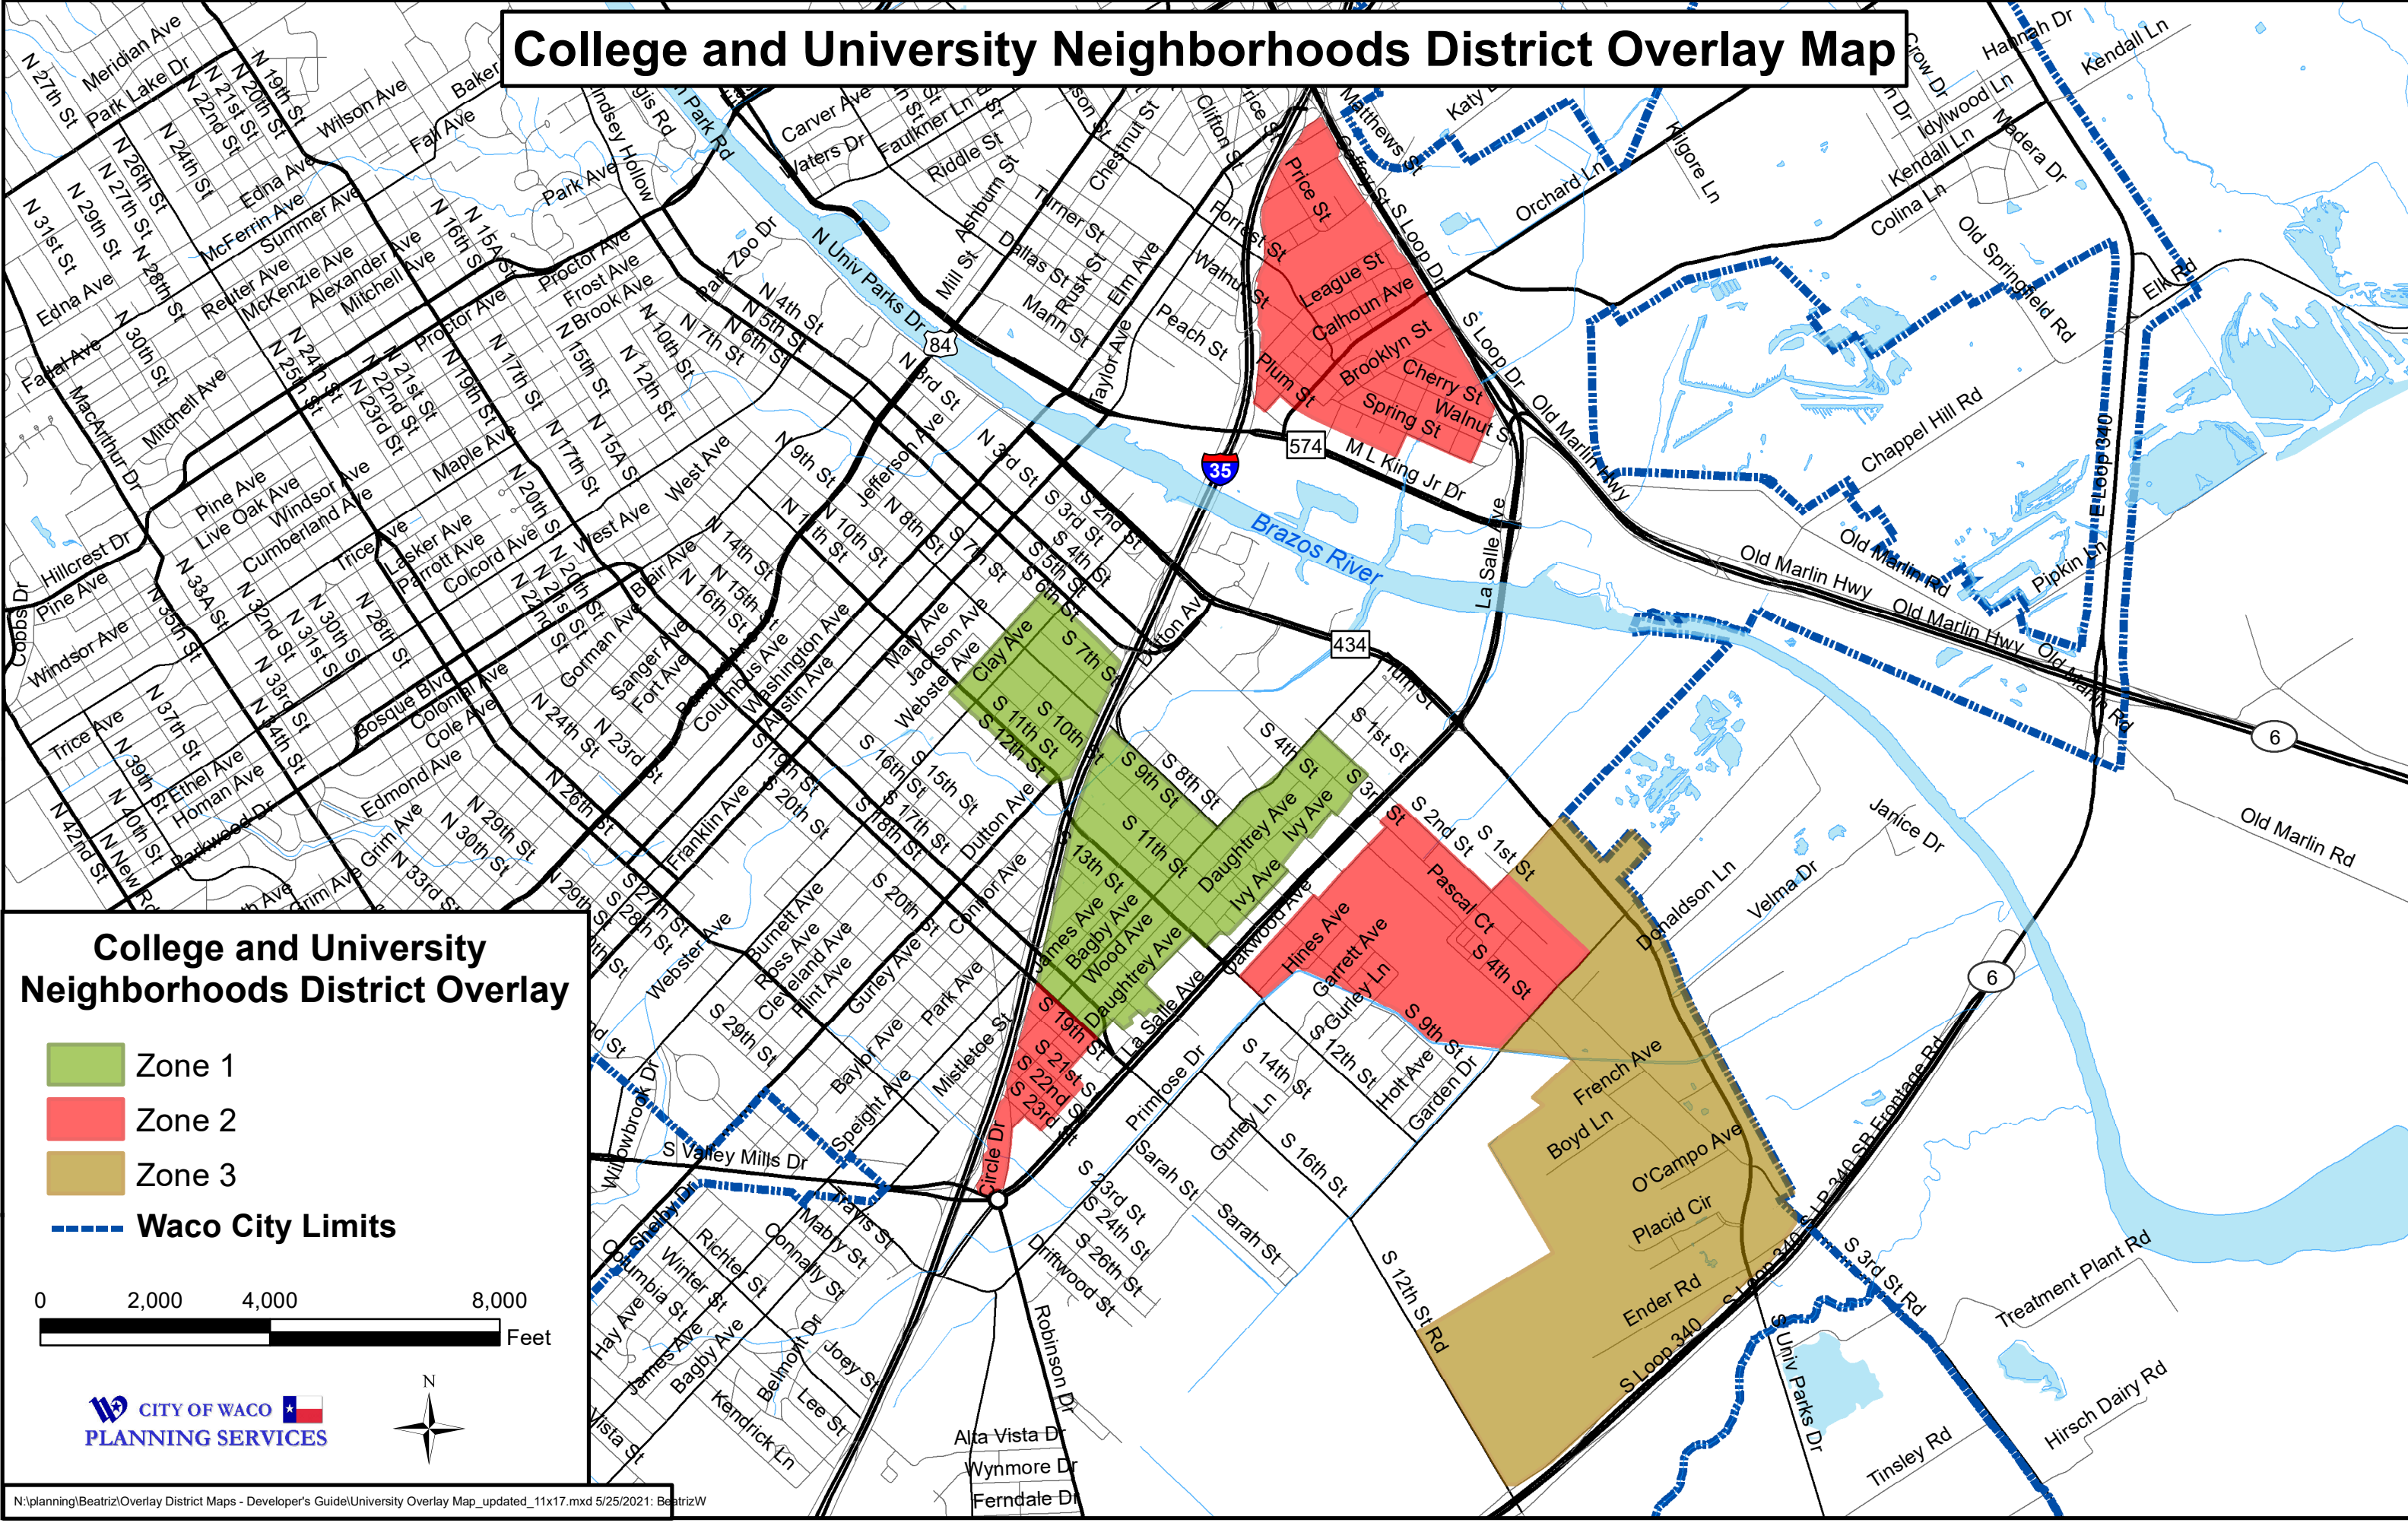

College and University Neighborhoods District Overlay Map

College and University Neighborhoods District Overlay

- Zone 1
- Zone 2
- Zone 3
- Waco City Limits

0 2,000 4,000 8,000 Feet

CITY OF WACO PLANNING SERVICES