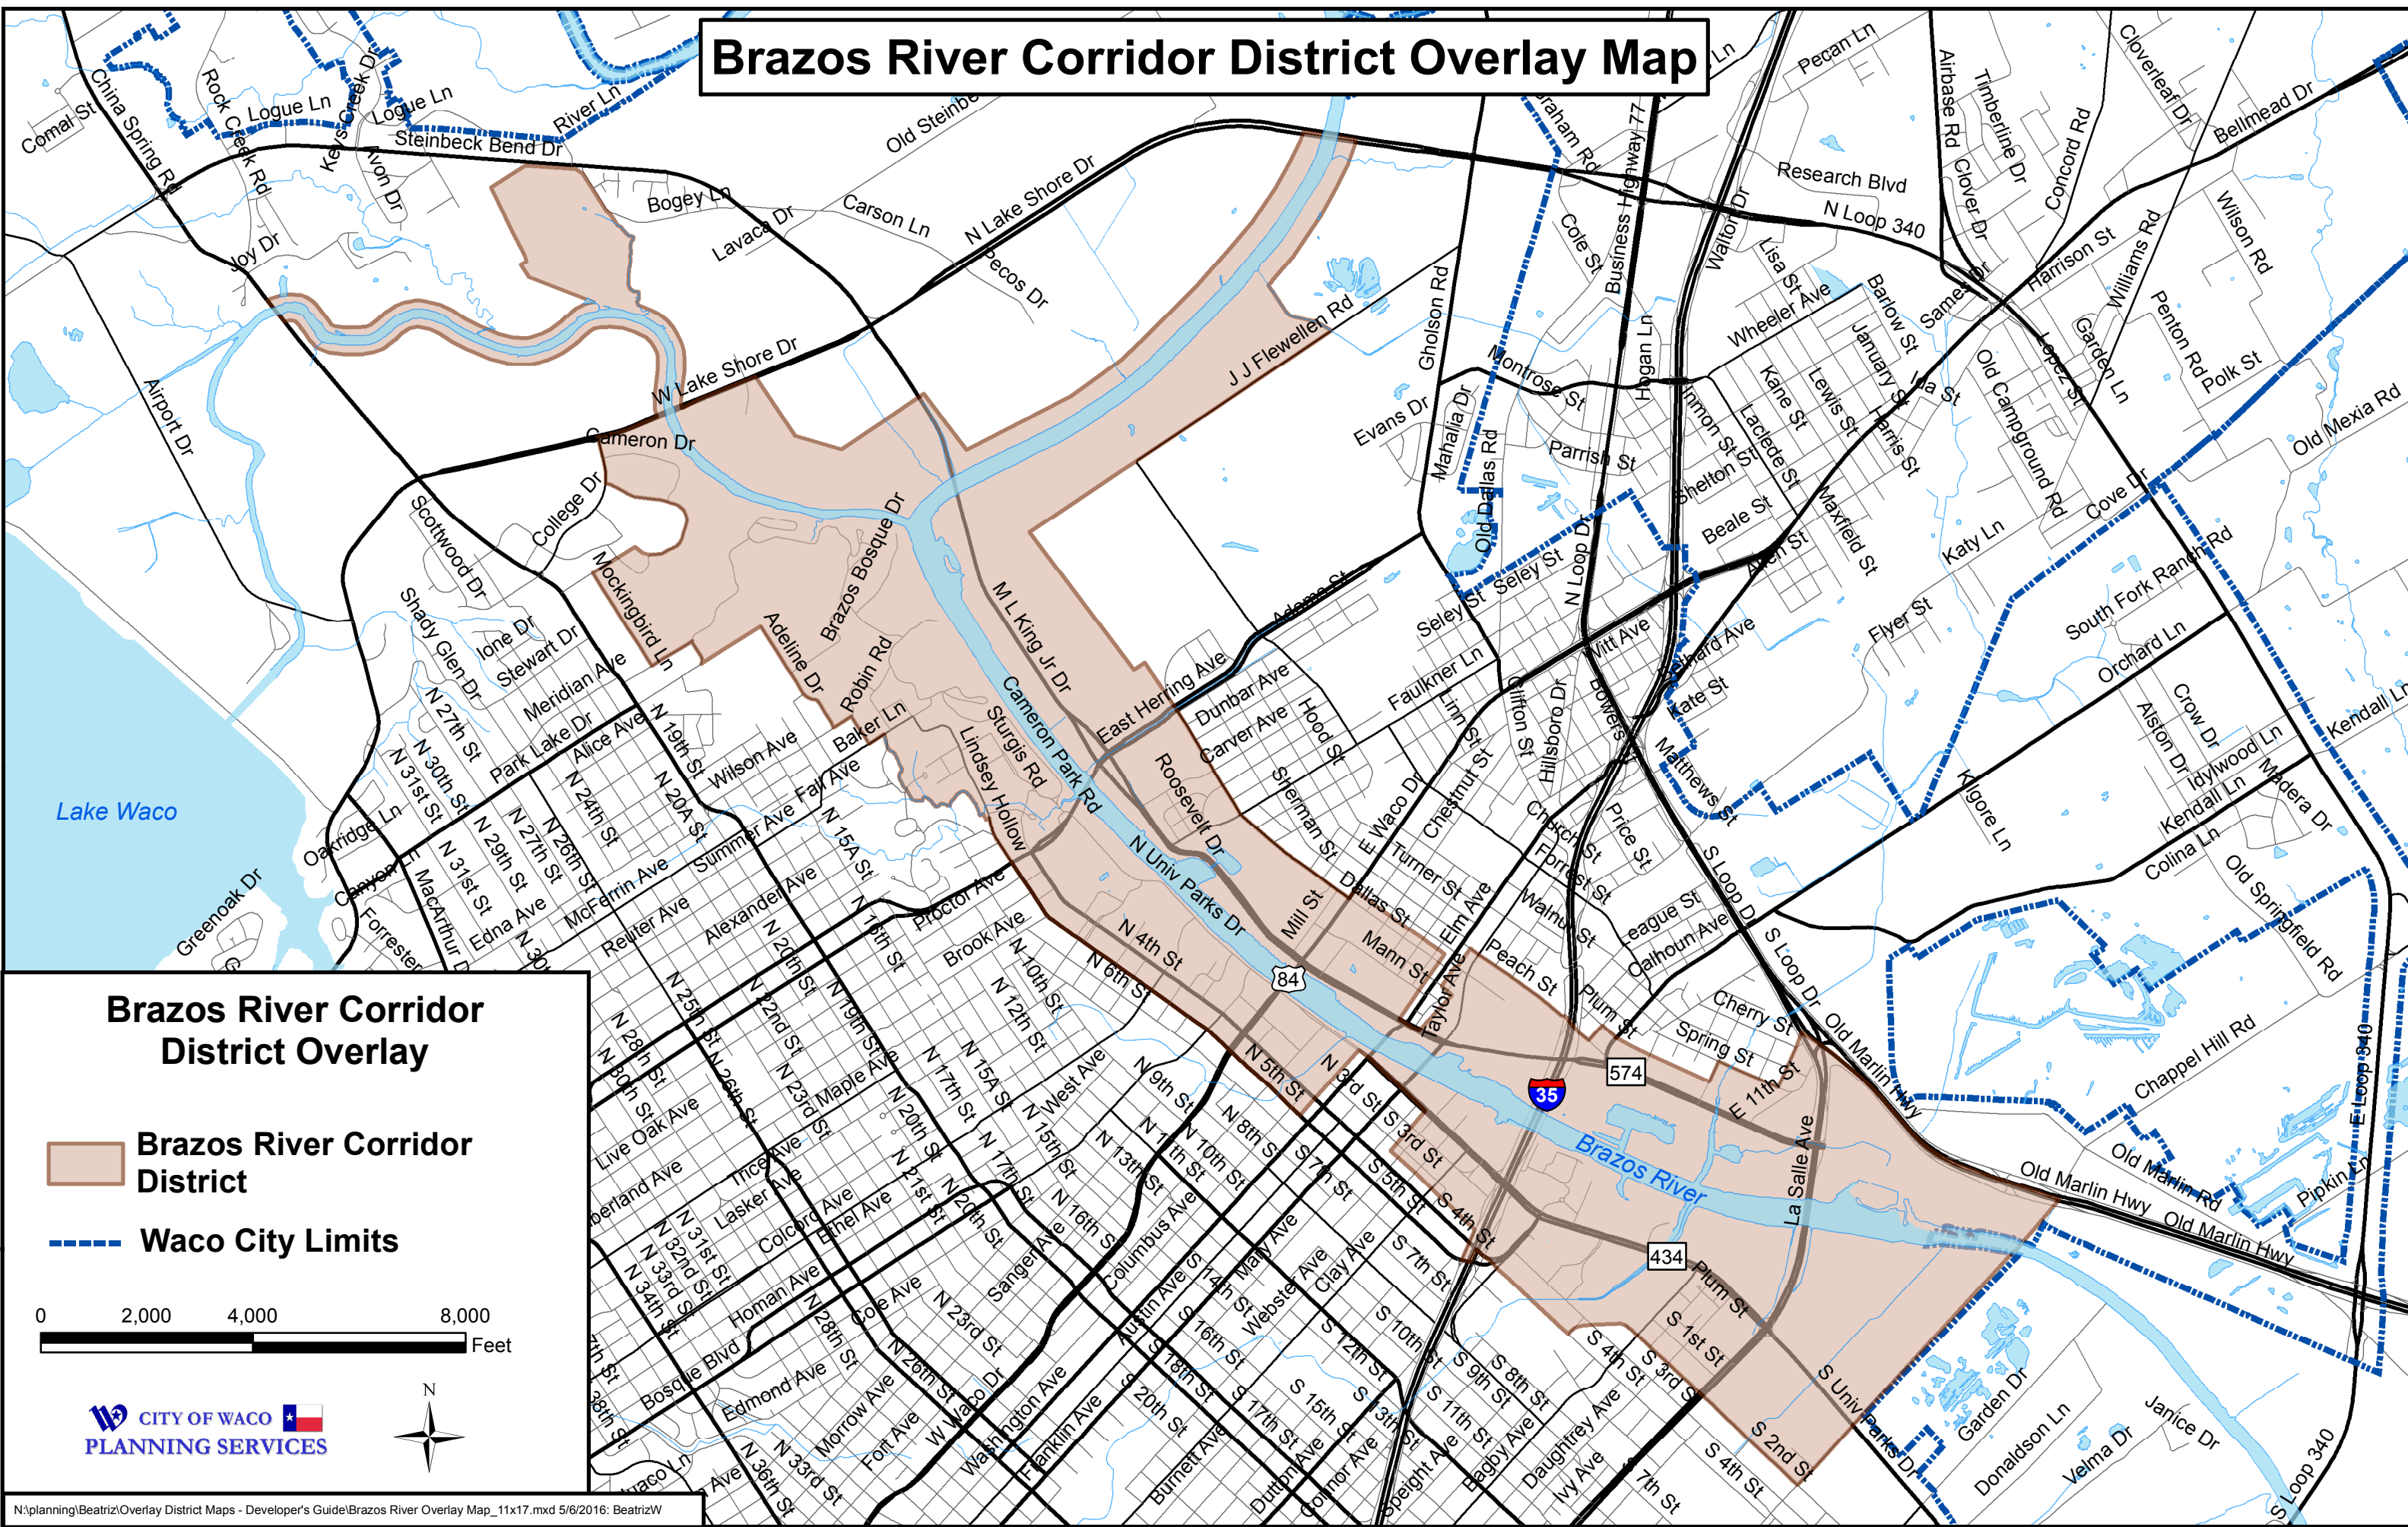

Brazos River Corridor District Overlay Map

Brazos River Corridor District Overlay

-  Brazos River Corridor District
-  Waco City Limits

0 2,000 4,000 8,000 Feet

 CITY OF WACO
PLANNING SERVICES